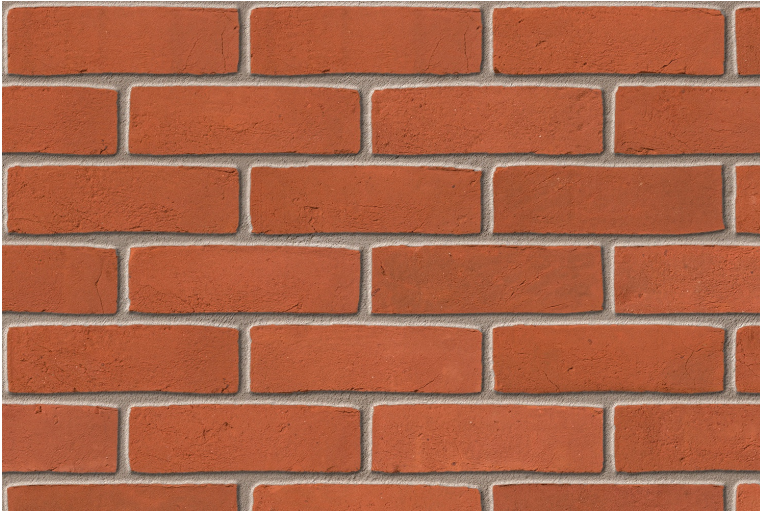

Kingston Handmade

Heather Red Imperial

Ibstock
At the heart of building

Product Information

Ibstock Code:	4355
Type:	
Facing Description:	Sandcreased
Dry Brick Weight (kg):	2.9kg
Pack Quantity:	420
Packaging (standard):	Shrinkwrapped On Pallets(wood)
Factory:	Swanage

Technical Specification (to BS EN 771-1)

Brick Dimensions (L x W x H mm):	228x109x68
Size Tolerances Mean & Range:	T1 R1
Configuration:	Single Frog
Voids (%):	7-12
Compressive Strength (N/mm ²):	15
Active Soluble Salts:	S2
Water Absorption (% weight):	13
Durability:	F2
Gross Dry Density (Sound Insulation) (Kg/m ³):	1650
Equivalent Thermal Conductivity "K" value 5% Exposed:	Refer to Ibstock
Initial Rate of Absorption (Suction Rate) (Kg/m ² /min):	Refer to Ibstock
EAN:	5036335044766