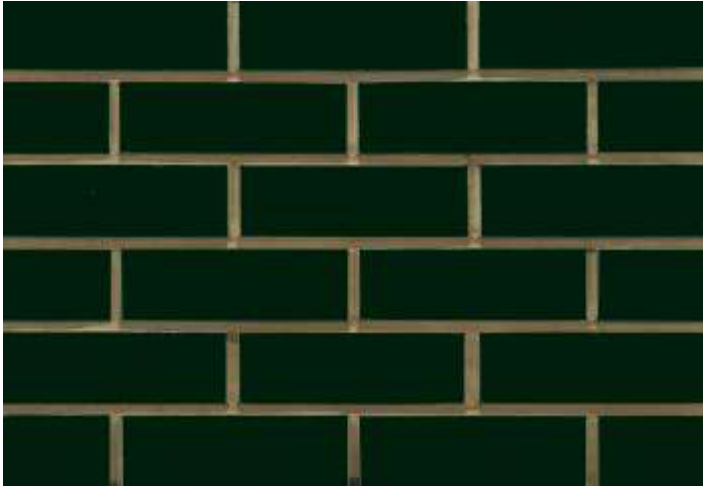

# Olive Green Glazed

**Ibstock**  
At the heart of building

## Product Information

Ibstock Code:	GREEN
Type:	Wirecut
Facing Description:	Glazed
Dry Brick Weight (kg):	2.7kg
Pack Quantity:	364
Packaging (standard):	Shrinkwrapped On Pallets(wood)
Factory:	Clerkenwell