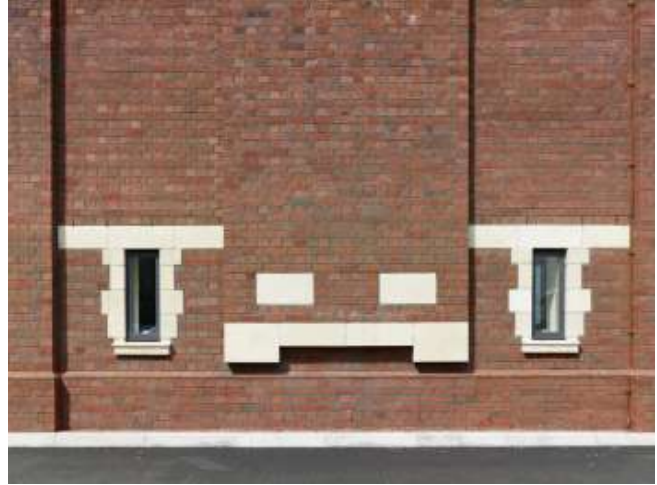

## Product Information

Ibstock Code:	0289
Type:	Wirecut
Facing Description:	Rusticated
Dry Brick Weight (kg):	2.2kg
Pack Quantity:	316
Packaging (standard):	Banded (plastic)
Factory:	Aldridge