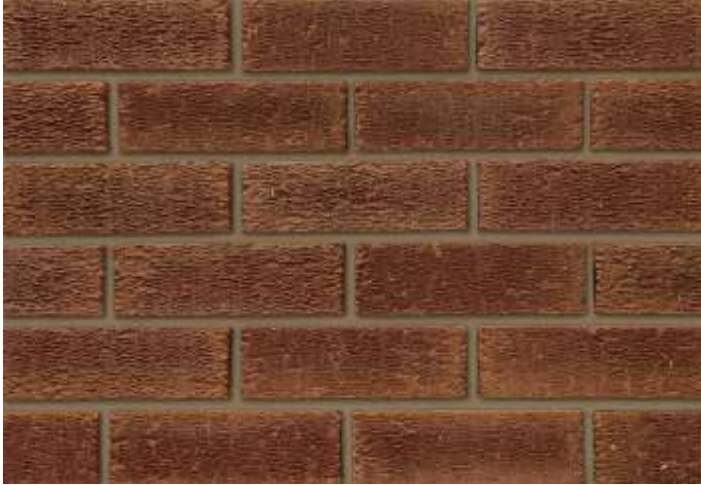

# Staffordshire Multi Rustic

## Product Information

Ibstock Code:	0289
Type:	Wirecut
Facing Description:	Rusticated
Dry Brick Weight (kg):	2.2kg
Pack Quantity:	316
Packaging (standard):	Banded (plastic)
Factory:	Aldridge