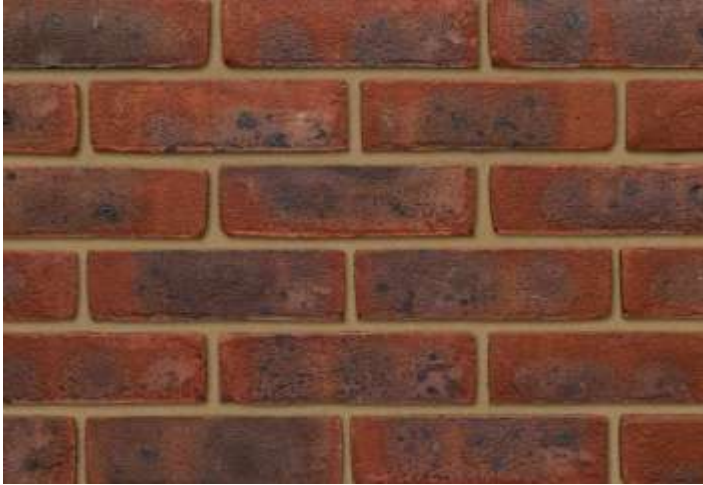

Cissbury Red Multi Stock

Ibstock
At the heart of building

Product Information

Ibstock Code:	0767
Type:	Stock
Facing Description:	Sandfaced
Dry Brick Weight (kg):	2.3kg
Pack Quantity:	475
Packaging (standard):	Banded (plastic)
Factory:	Laybrook