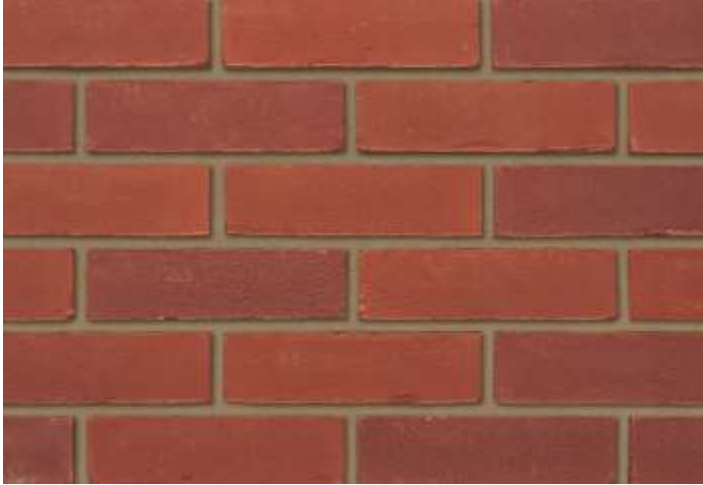

Heritage Red Blend

IBSTOCK

Product Information

Ibstock Code:	4986
Type:	Stock
Facing Description:	Sandfaced
Dry Brick Weight (kg):	2.2kg
Pack Quantity:	500
Packaging (standard):	Banded (plastic) & Shrinkwrapped
Factory:	Ellistown

Technical Specification (to BS EN 771-1)

Brick Dimensions (L x W x H mm):	215x102x65
Size Tolerances Mean & Range:	T2 R1
Configuration:	Single Frog
Voids (%):	8-13
Compressive Strength (N/mm ²):	20
Active Soluble Salts:	S2
Water Absorption (% weight):	19
Durability:	F2
Gross Dry Density (Sound Insulation) (Kg/m ³):	1530
Equivalent Thermal Conductivity "K" value 5% Exposed:	Refer to Ibstock
Initial Rate of Absorption (Suction Rate) (Kg/m ² /min):	Refer to Ibstock
EAN:	5036335035245